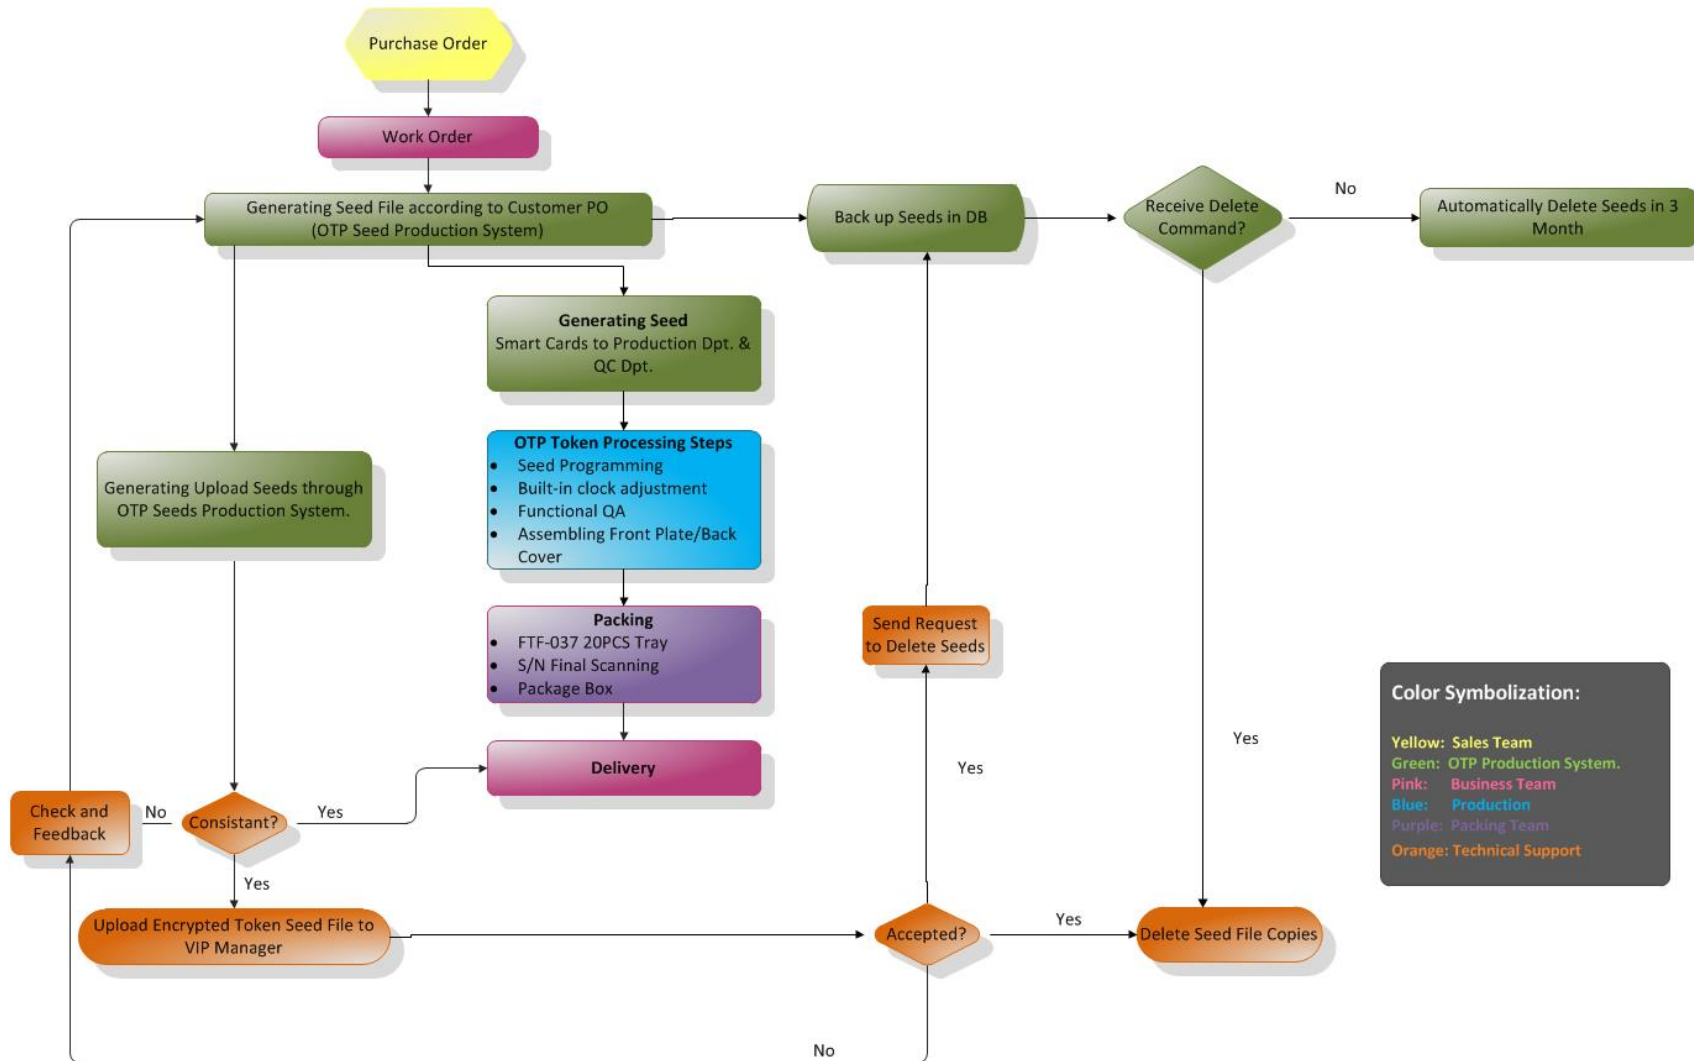

OTP Token Production Management Procedures

Color Symbolization:

- Yellow: Sales Team
- Green: OTP Production System.
- Pink: Business Team
- Blue: Production
- Purple: Packing Team
- Orange: Technical Support

Remark:

No plain text seed files are exposed to any party.